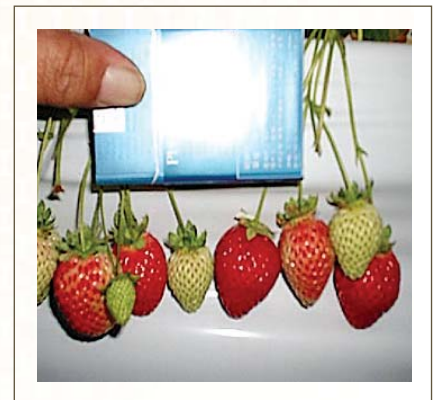

# TREATMENT OF STRAWBERRIES WITH ORGANIC PLUS SP

Organic Plus fluid diluted 1,000 times and 2,000 times, was applied to mildew on the leaves of strawberry plants and the plants were examined on the 7<sup>th</sup> day.

*Mildew turned solid like a plaque where Organic Plus diluted 1,000 times was applied to the leaves.*

*Dew on the top of the leaves showed efficient metabolism. When this happened in the past, the strawberry yield exceeded expectation.*

*The fruit was not very big where Organic Plus diluted 2,000 times, was applied.*

## RESULTS

The fruit on plants sprayed with fluid diluted 1,000 times was bigger than the fruit on plants sprayed with fluid diluted 2,000 times.